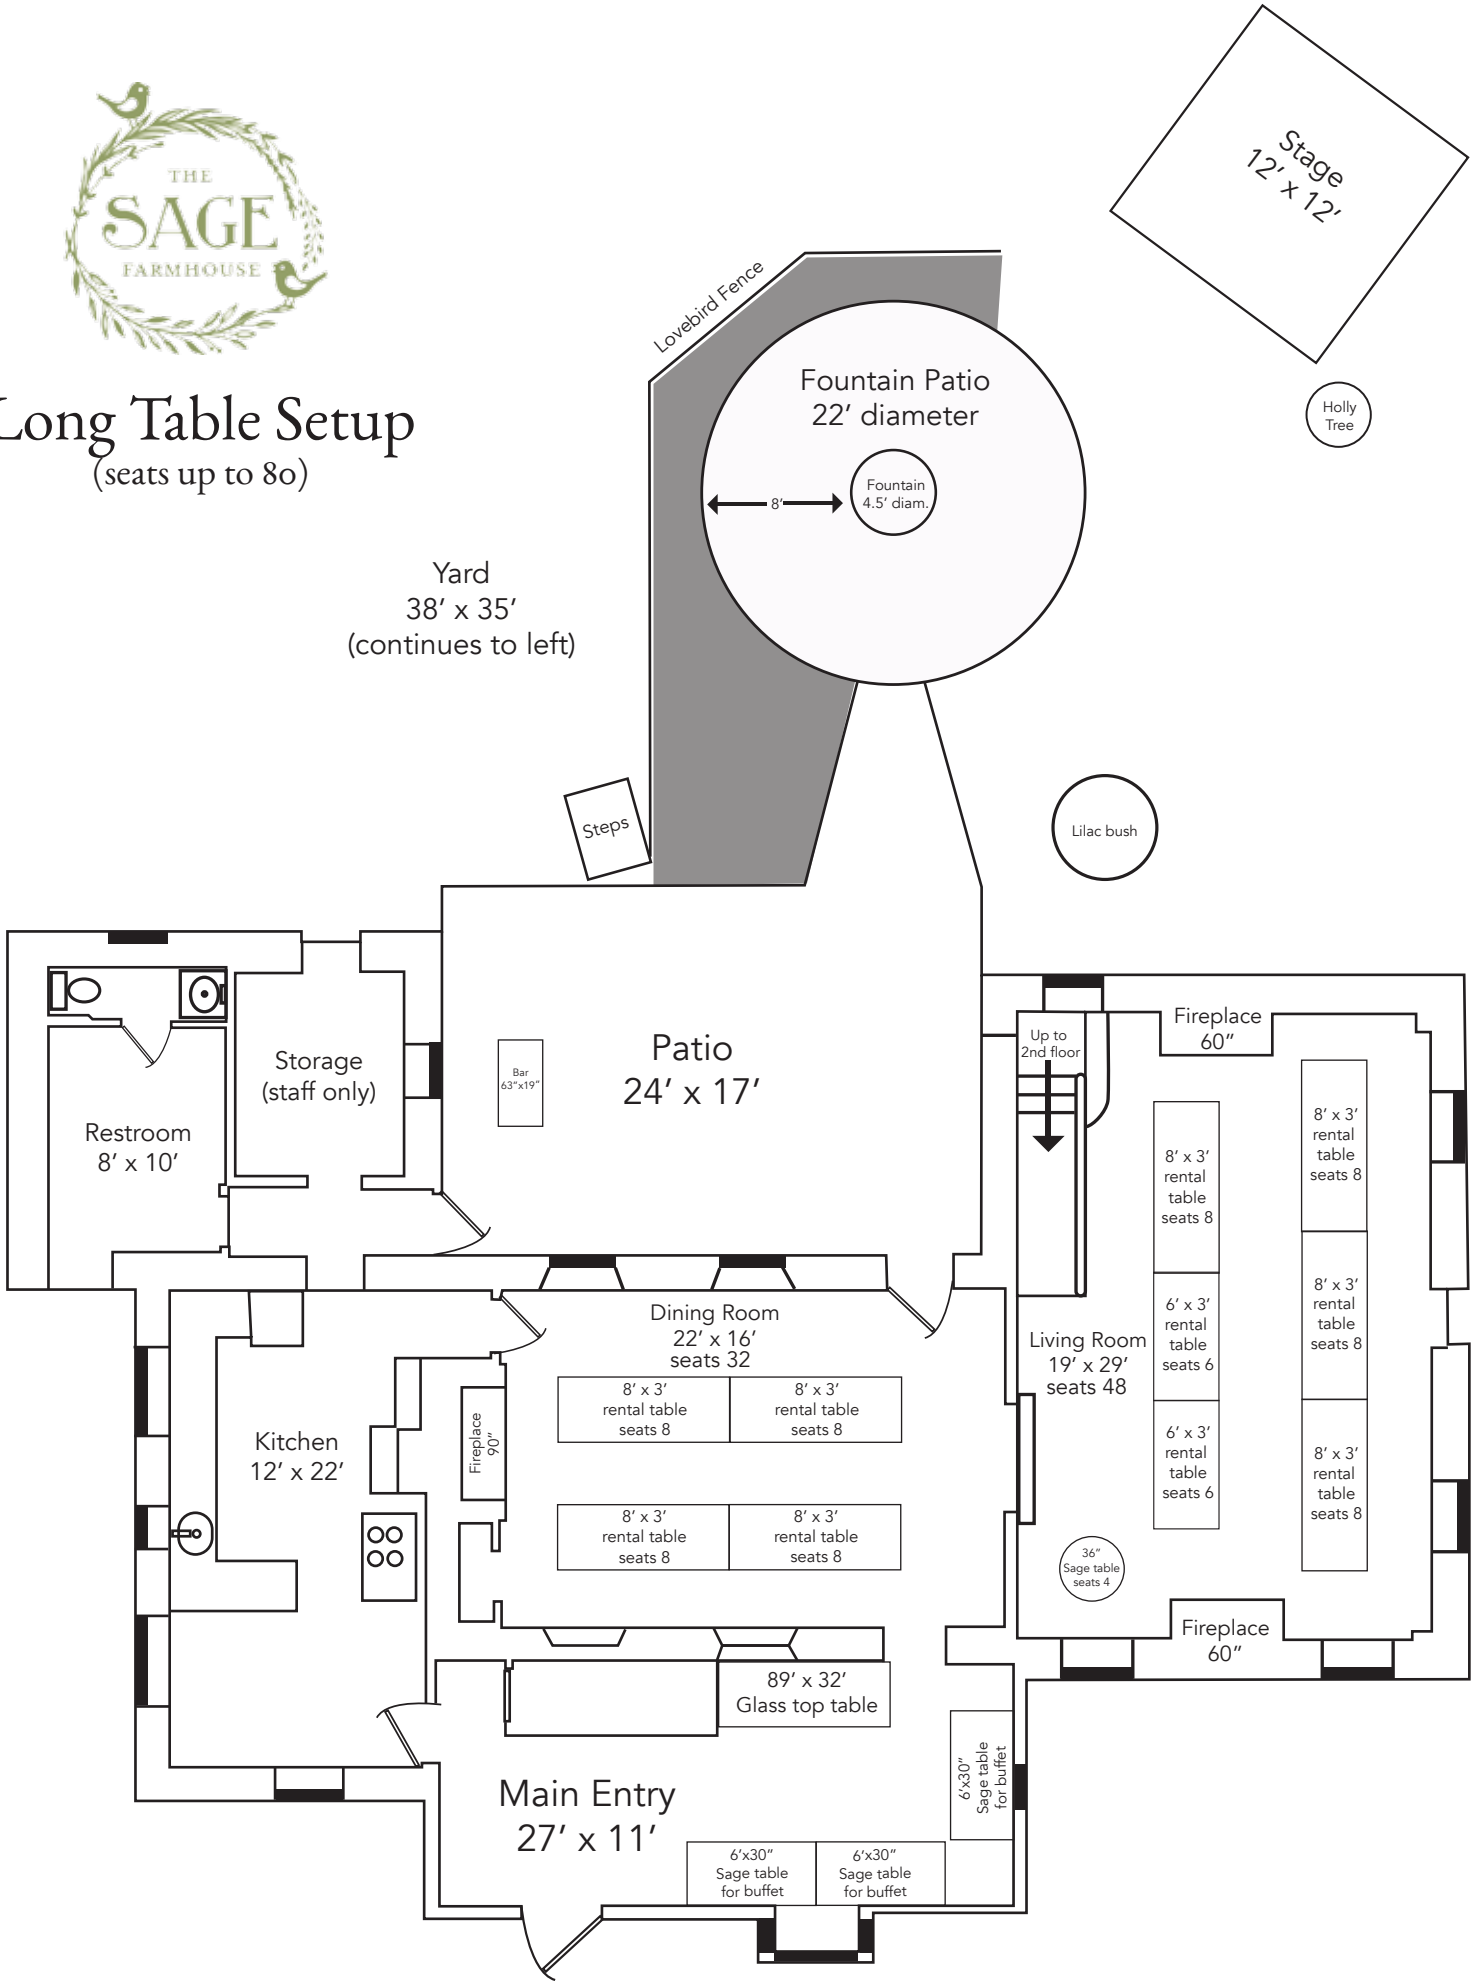

Long Table Setup

(seats up to 80)

Main Entrance

www.sagefarmhouse.com